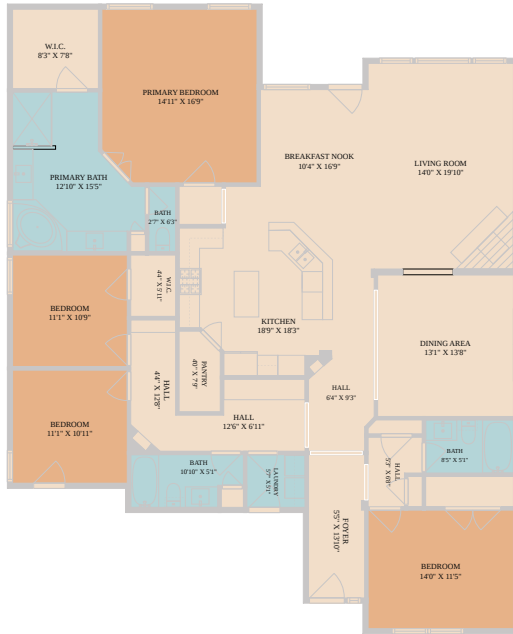

**TWIST
TOURS**

Tana and Mark Hunt

- 📞 512-288-0093
- ✉ tana.hunt@yahoo.com
- 🌐 tana-mark-hunt.teamprice

© 2026 331 Enterprises, LLC. All rights reserved. This floor plan is an approximation of existing structures and features and is provided for convenience only with the permission of the seller. All measurements are approximate and not guaranteed to be exact or to scale. Buyer should confirm measurements using their own sources.