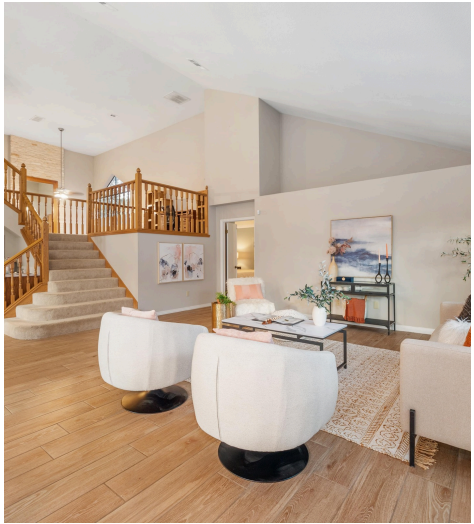

11401 Boothhill Drive
Austin, TX 78748

See online or with your mobile device:
<https://11401boothilldrive.mls.tours>

Jonny Wells

📞 512.790.7224

✉️ jonny.wells@revelpg.com

🌐 www.jonnywellsaustin.com/

REVEJ
PROPERTY GROUP