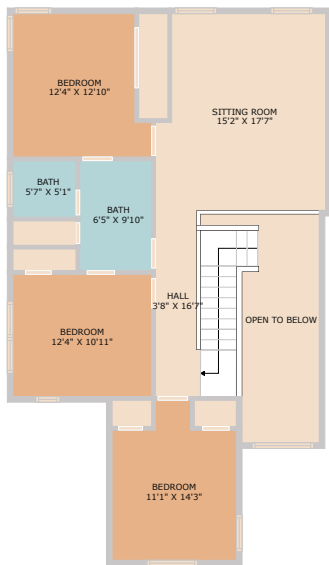

TWIST TOURS