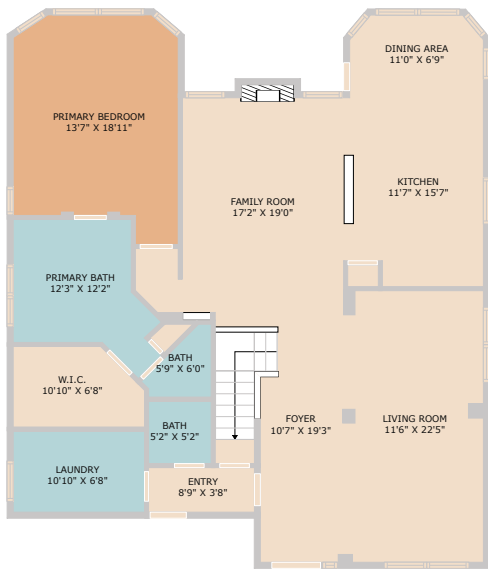

TWIST TOURS

TWIST TOURS

TWIST TOURS

© 2025 TBD. All rights reserved. This floor plan is an approximation of existing structures and features and is provided for convenience only with the permission of the seller. All measurements are approximate and not guaranteed to be exact or to scale. Buyer should confirm measurements using their own sources.