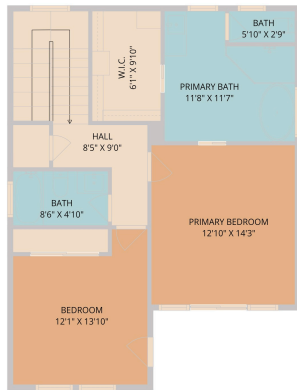

TWIST TOURS