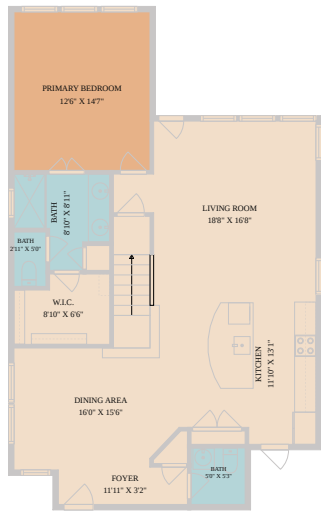

TWIST TOURS

TWIST TOURS

TWIST TOURS

© 2026 331 Enterprises, LLC. All rights reserved. This floor plan is an approximation of existing structures and features and is provided for convenience only with the permission of the seller. All measurements are approximate and not guaranteed to be exact or to scale. Buyer should confirm measurements using their own sources.