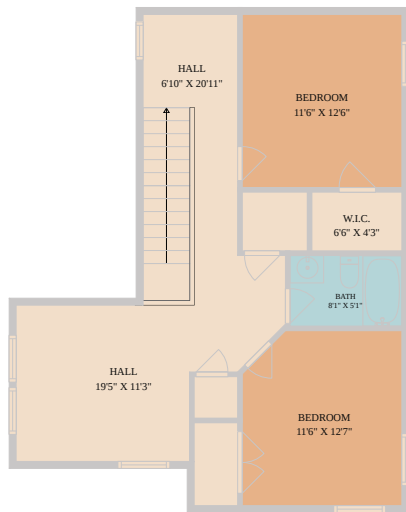

TWIST TOURS