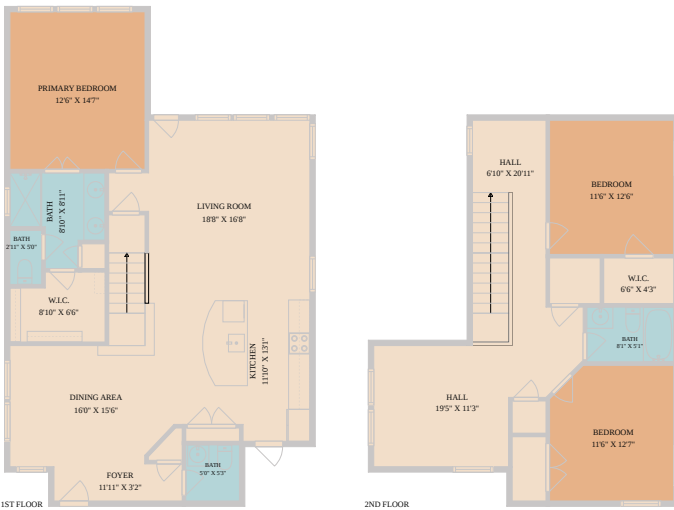

TWIST TOURS

TWIST TOURS