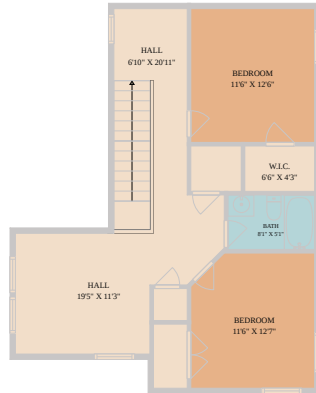

TWIST TOURS