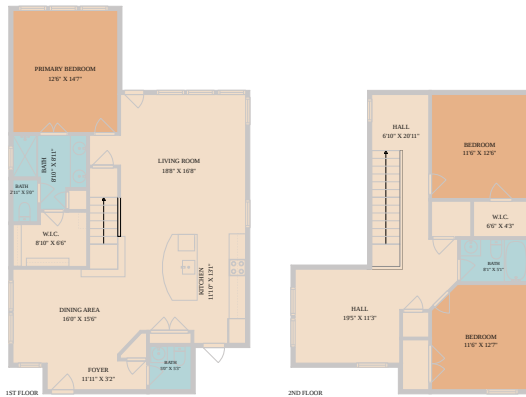

TWIST TOURS