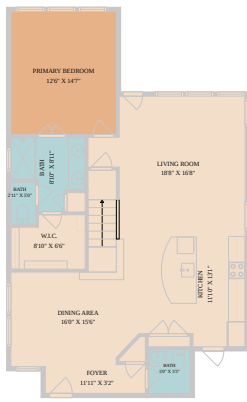

TWIST TOURS