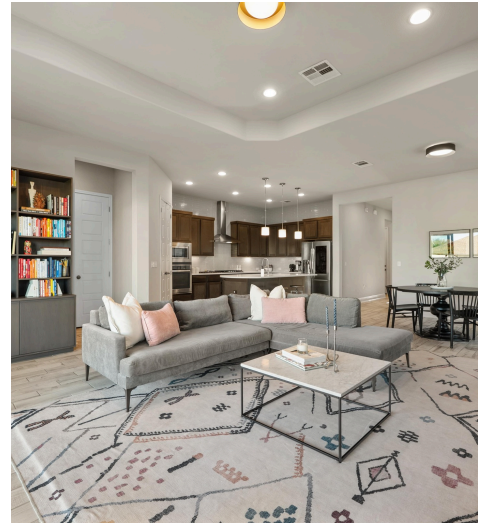

12513 Javea Drive  
Austin, TX 78739

See online or with your mobile device:  
<https://12513javeadrive.mls.tours>

Floor Plan Created by Cubicasa App. Measurements Deemed Highly Reliable But Not Guaranteed.