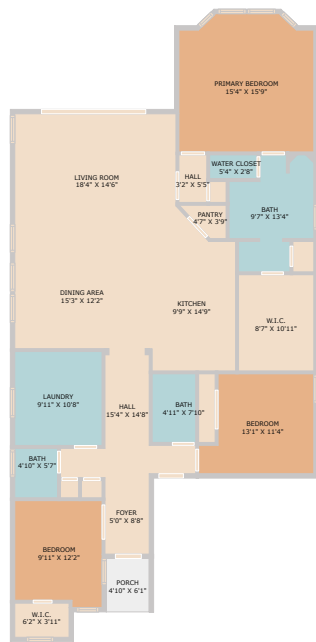

**TWIST
TOURS**

© 2025 TBD. All rights reserved. This floor plan is an approximation of existing structures and features and is provided for convenience only with the permission of the seller. All measurements are approximate and not guaranteed to be exact or to scale. Buyer should confirm measurements using their own sources.