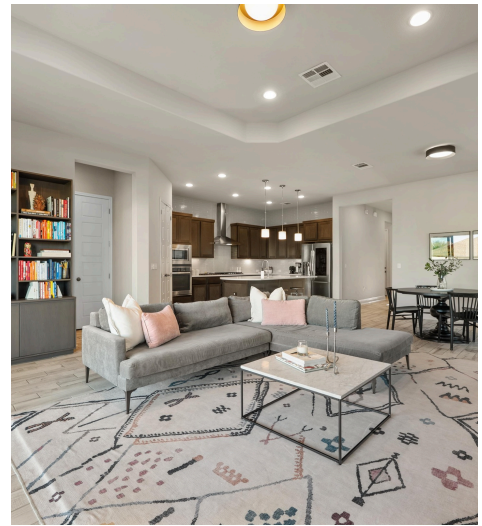

12513 Javea Drive
Austin, TX 78739

See online or with your mobile device:
<https://12513javeadrive.mls.tours>

Floor Plan Created By Cubicasa App. Measurements Deemed Highly Reliable But Not Guaranteed.

© 2025 TBD. All rights reserved. This floor plan is an approximation of existing structures and features and is provided for convenience only with the permission of the seller. All measurements are approximate and not guaranteed to be exact or to scale. Buyer should confirm measurements using their own sources.