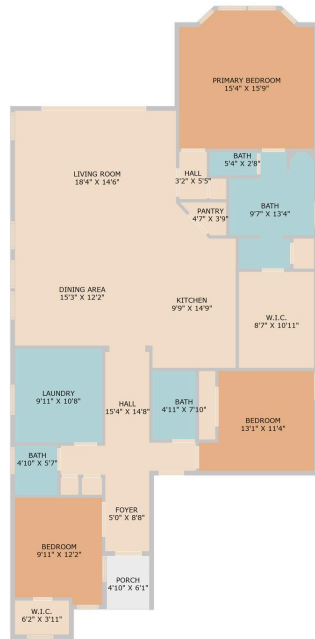

© 2025 TBD. All rights reserved. This floor plan is an approximation of existing structures and features and is provided for convenience only with the permission of the seller. All measurements are approximate and not guaranteed to be exact or to scale. Buyer should confirm measurements using their own sources.