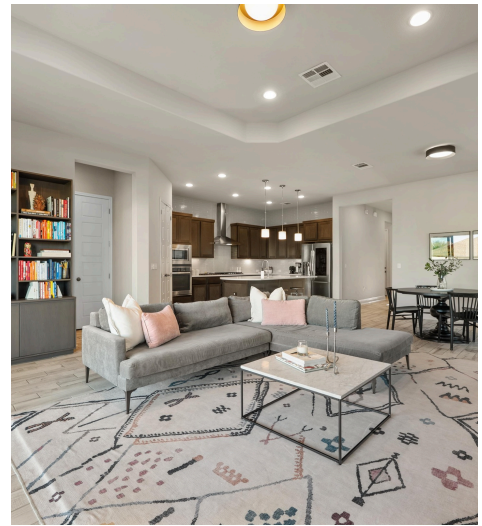

12513 Javea Drive
Austin, TX 78739

See online or with your mobile device:
<https://12513javeadrive.mls.tours>

Floor Plan Created By Cubicasa App. Measurements Deemed Highly Reliable But Not Guaranteed.

Courtney Unangst