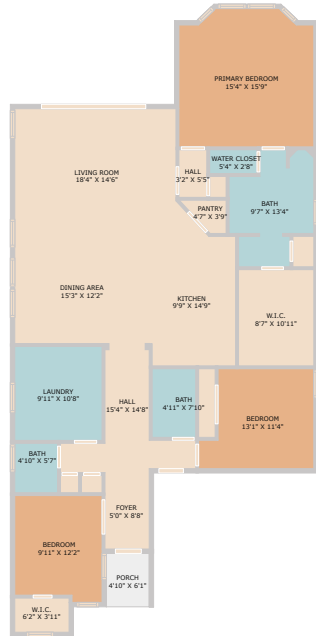

Courtney Unangst

📞 512-585-9550

✉️ courtney@brodskyproperties.com

© 2025 TBD. All rights reserved. This floor plan is an approximation of existing structures and features and is provided for convenience only with the permission of the seller. All measurements are approximate and not guaranteed to be exact or to scale. Buyer should confirm measurements using their own sources.