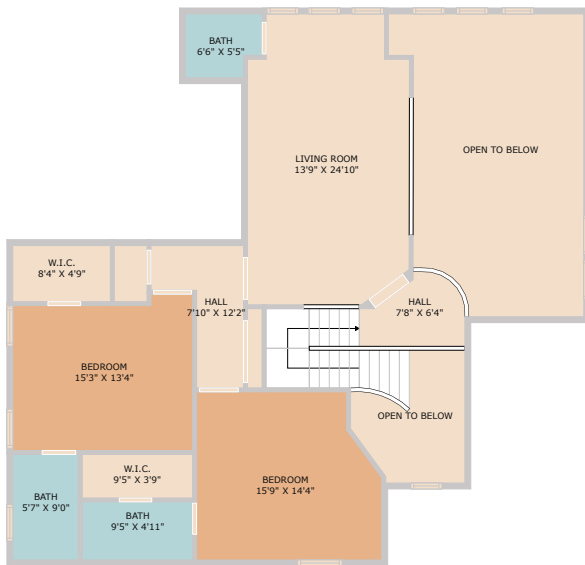

TWIST TOURS

TWIST TOURS