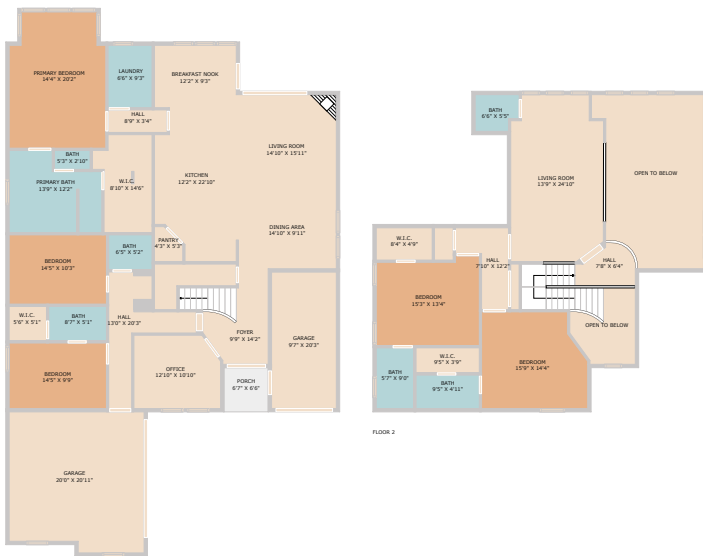

TWIST TOURS

© 2025 TBD. All rights reserved. This floor plan is an approximation of existing structures and features and is provided for convenience only with the permission of the seller. All measurements are approximate and not guaranteed to be exact or to scale. Buyer should confirm measurements using their own sources.