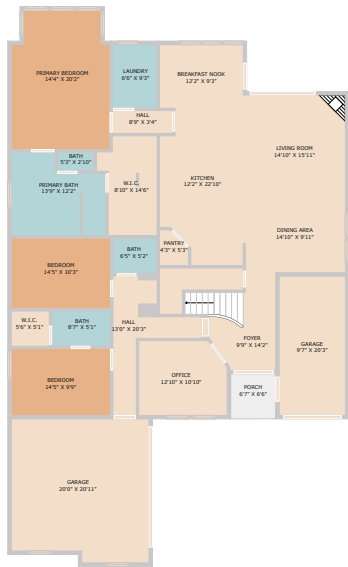

TWIST TOURS

TWIST TOURS

TWIST TOURS

© 2025 TBD. All rights reserved. This floor plan is an approximation of existing structures and features and is provided for convenience only with the permission of the seller. All measurements are approximate and not guaranteed to be exact or to scale. Buyer should confirm measurements using their own sources.