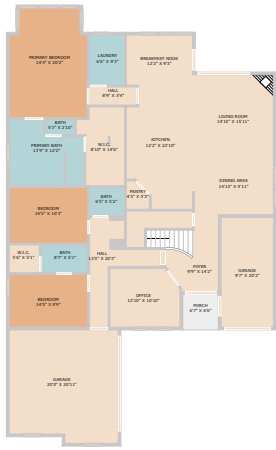

TWIST TOURS