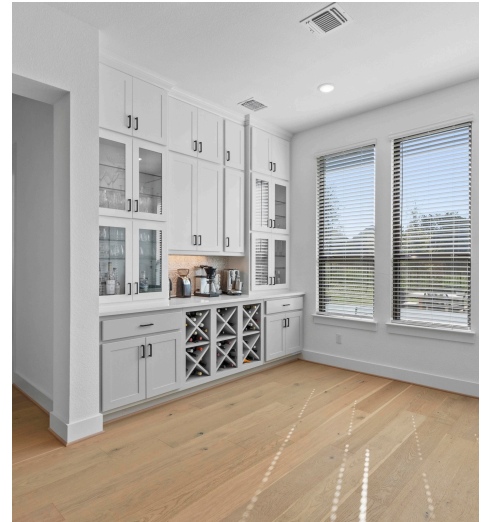

Stephanie Quirk

REALTOR, GRI, SRES, ABR

📞 512-789-3905

✉️ stephanie.quirk@compass.com

🌐 <http://www.longrunlivin.com>

COMPASS