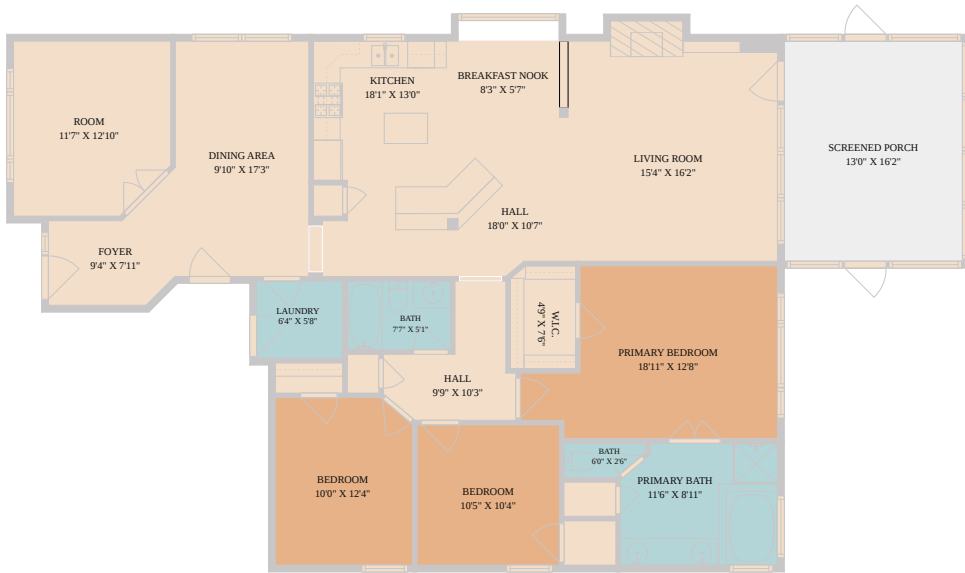

**TWIST
TOURS**

© 2026 331 Enterprises, LLC. All rights reserved. This floor plan is an approximation of existing structures and features and is provided for convenience only with the permission of the seller. All measurements are approximate and not guaranteed to be exact or to scale. Buyer should confirm measurements using their own sources.