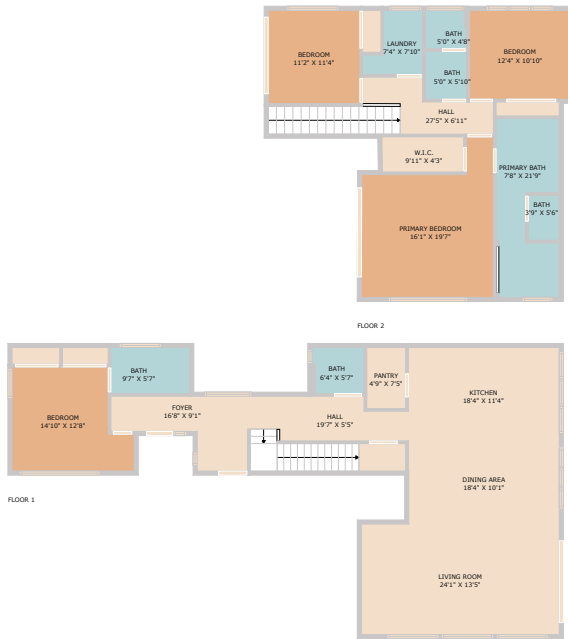

TWIST
TOURS

© 2025 TBD. All rights reserved. This floor plan is an approximation of existing structures and features and is provided for convenience only with the permission of the seller. All measurements are approximate and not guaranteed to be exact or to scale. Buyer should confirm measurements using their own sources.