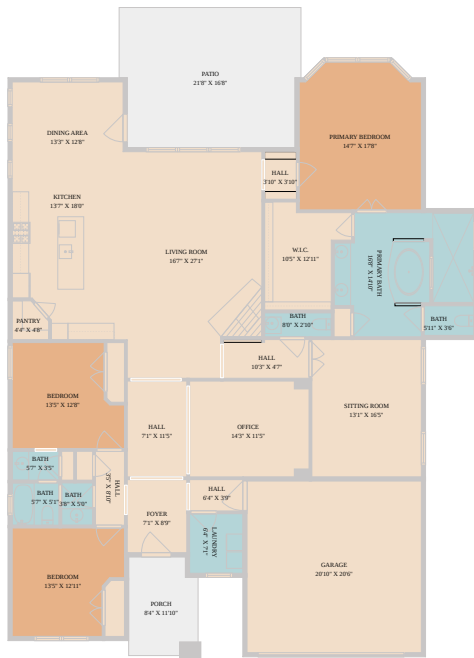

**TWIST
TOURS**

© 2026 331 Enterprises, LLC. All rights reserved. This floor plan is an approximation of existing structures and features and is provided for convenience only with the permission of the seller. All measurements are approximate and not guaranteed to be exact or to scale. Buyer should confirm measurements using their own sources.