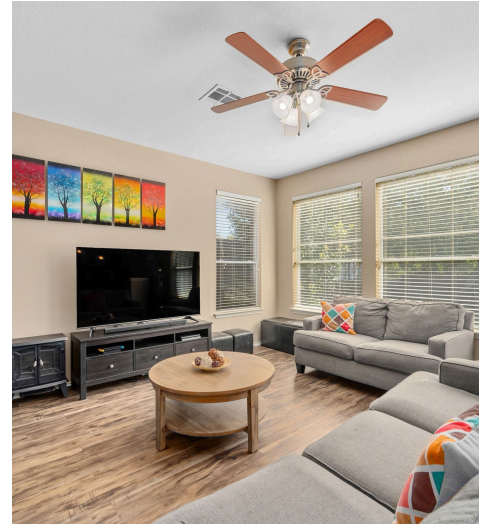

TWIST TOURS

TWIST TOURS