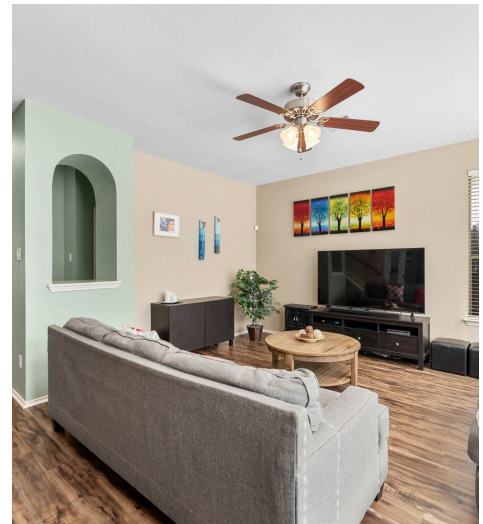

TWIST TOURS

© 2025 331 Enterprises, LLC. All rights reserved. This floor plan is an approximation of existing structures and features and is provided for convenience only with the permission of the seller. All measurements are approximate and not guaranteed to be exact or to scale. Buyer should confirm measurements using their own sources.