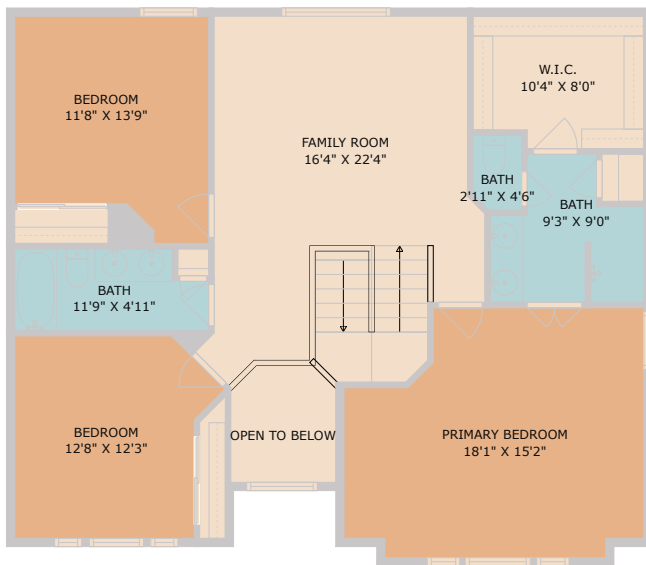

TWIST TOURS

TWIST TOURS