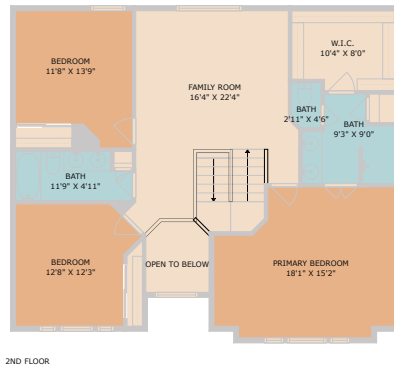

TWIST TOURS

© 2025 331 Enterprises, LLC. All rights reserved. This floor plan is an approximation of existing structures and features and is provided for convenience only with the permission of the seller. All measurements are approximate and not guaranteed to be exact or to scale. Buyer should confirm measurements using their own sources.