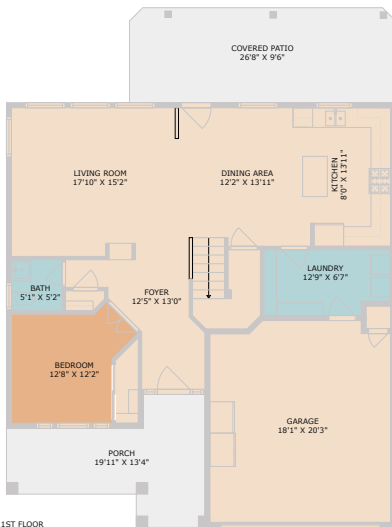

TWIST TOURS

© 2025 331 Enterprises, LLC. All rights reserved. This floor plan is an approximation of existing structures and features and is provided for convenience only with the permission of the seller. All measurements are approximate and not guaranteed to be exact or to scale. Buyer should confirm measurements using their own sources.