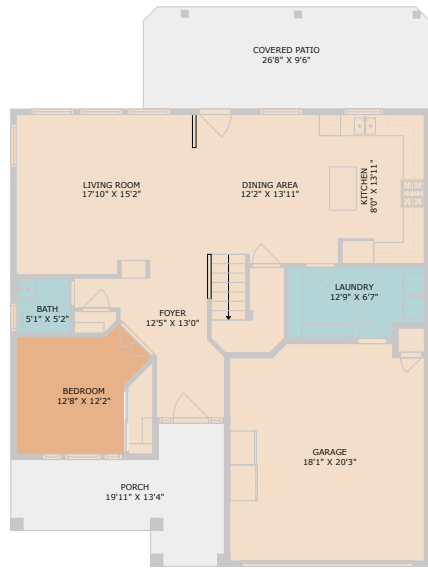

TWIST TOURS

TWIST TOURS

TWIST TOURS

© 2025 331 Enterprises, LLC. All rights reserved. This floor plan is an approximation of existing structures and features and is provided for convenience only with the permission of the seller. All measurements are approximate and not guaranteed to be exact or to scale. Buyer should confirm measurements using their own sources.