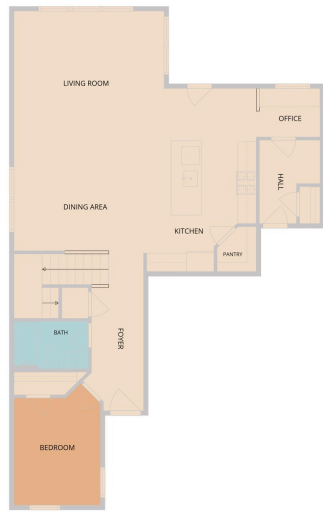

TWIST TOURS

TWIST TOURS

TWIST TOURS

© 2026 331 Enterprises, LLC. All rights reserved. This floor plan is an approximation of existing structures and features and is provided for convenience only with the permission of the seller. All measurements are approximate and not guaranteed to be exact or to scale. Buyer should confirm measurements using their own sources.