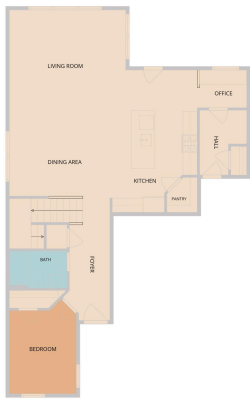

**TWIST
TOURS**