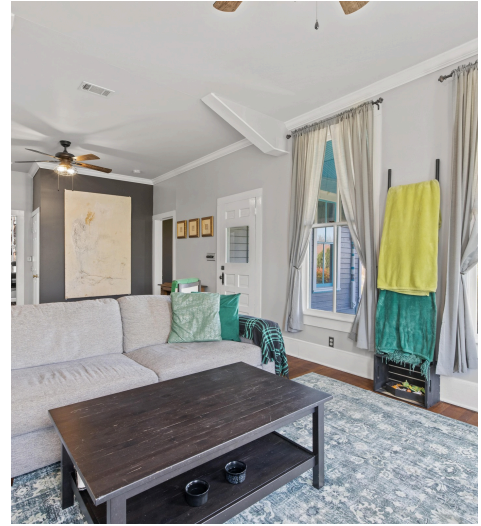

2204 South Main Street
Weir, TX 78674

See online or with your mobile device:
<https://2204southmainstreet.mls.tours>

ERA Experts

📞 512-270-4765

✉ info@theraexperts.com

© 2025 TBD. All rights reserved.