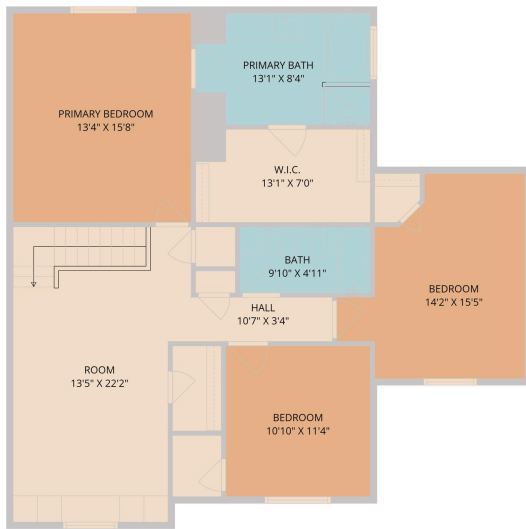

TWIST TOURS