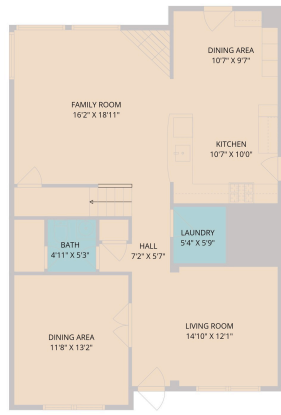

TWIST TOURS