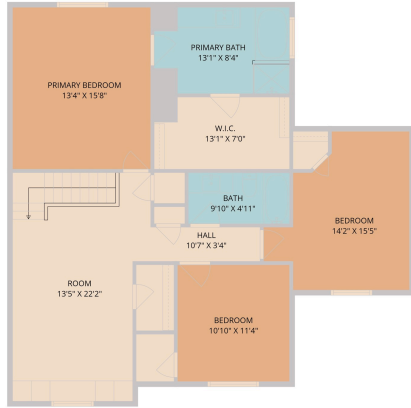

TWIST TOURS