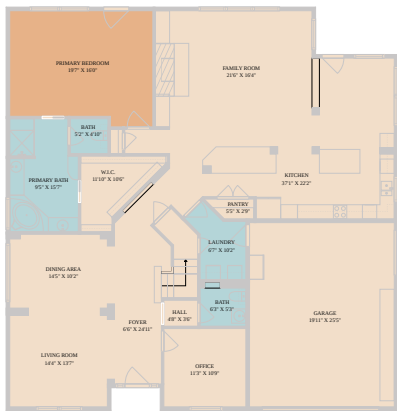

TWIST TOURS