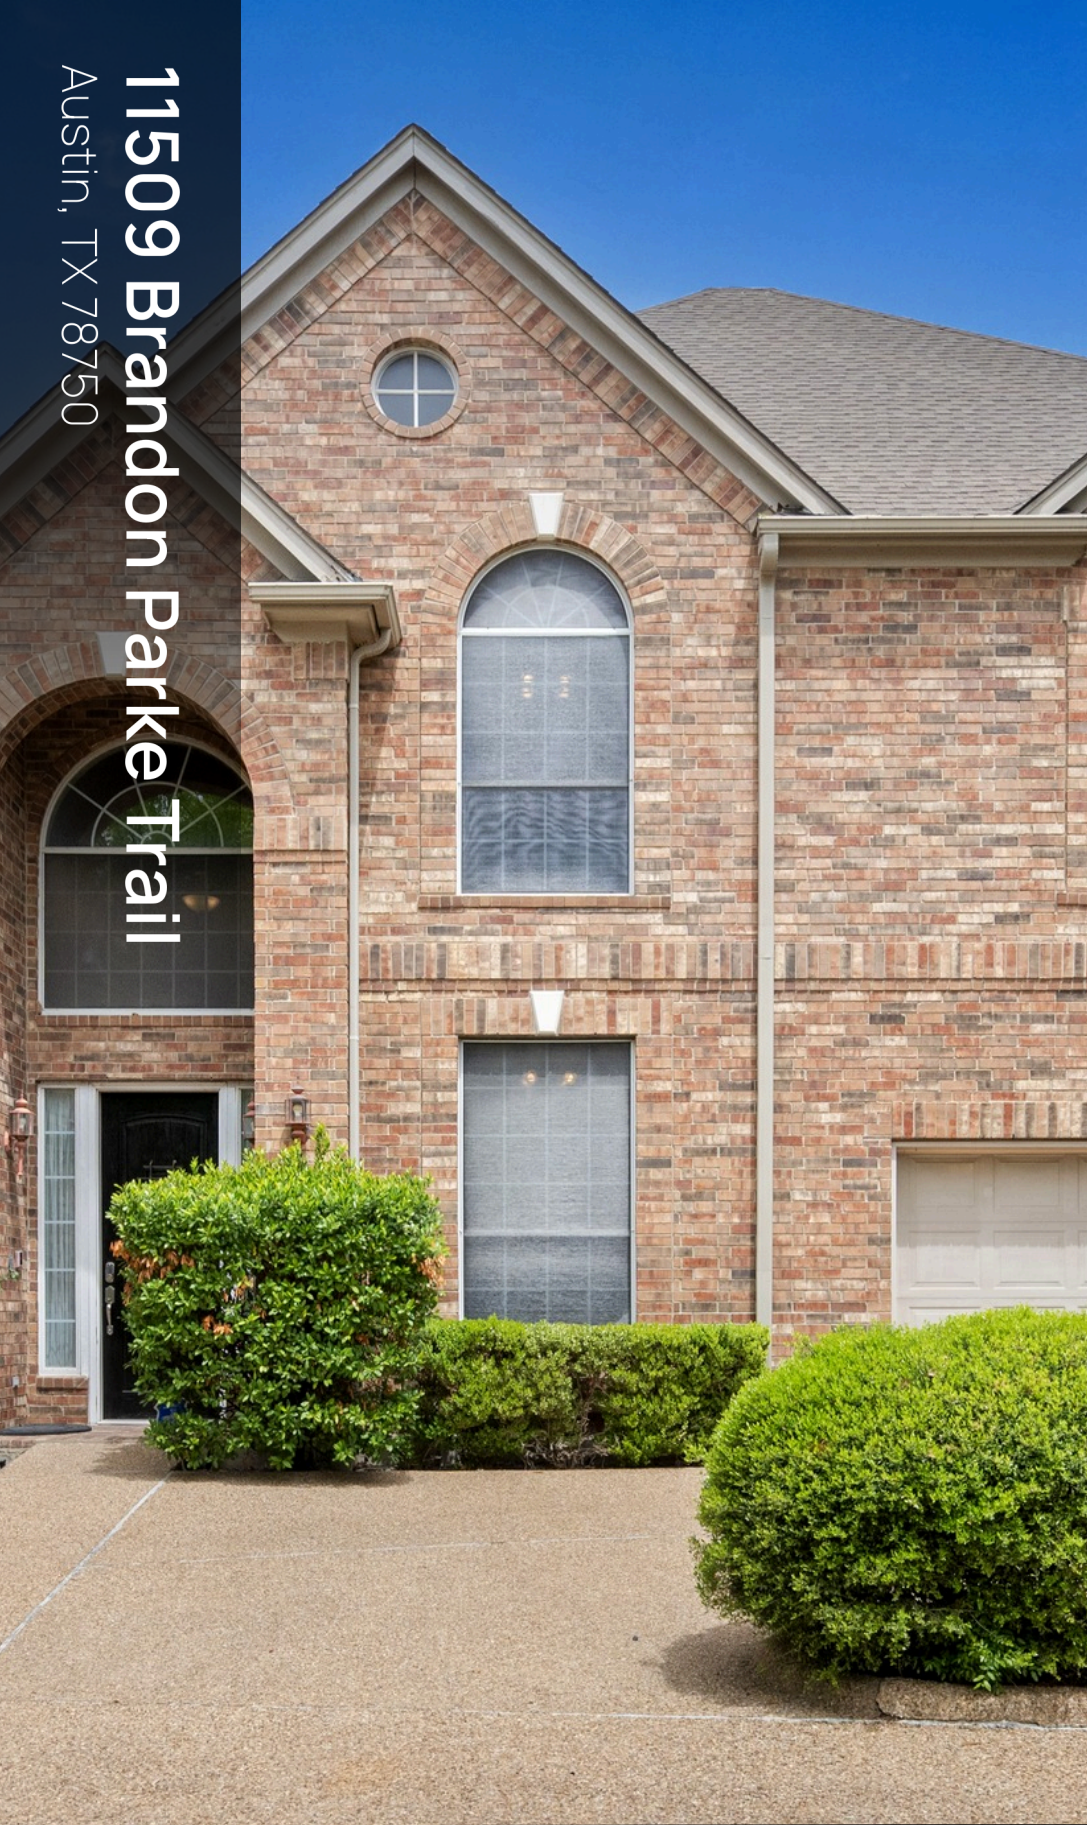

11509 Brandon Parke Trail
Austin, TX 78750

See online or with your mobile device:

<https://11509brandonparketrail.mls.tours>

TWIST TOURS

Floor Plan Created By Calixtus App. Measurements Derived Slightly Below But Not Guaranteed.