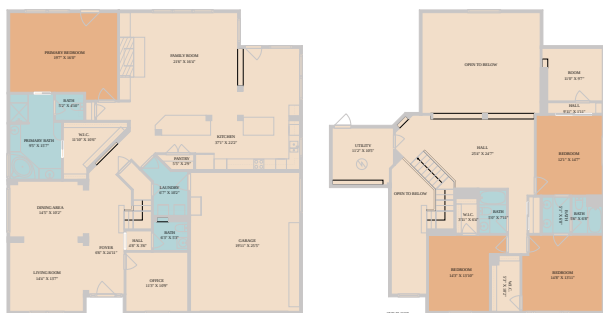

TWIST TOURS