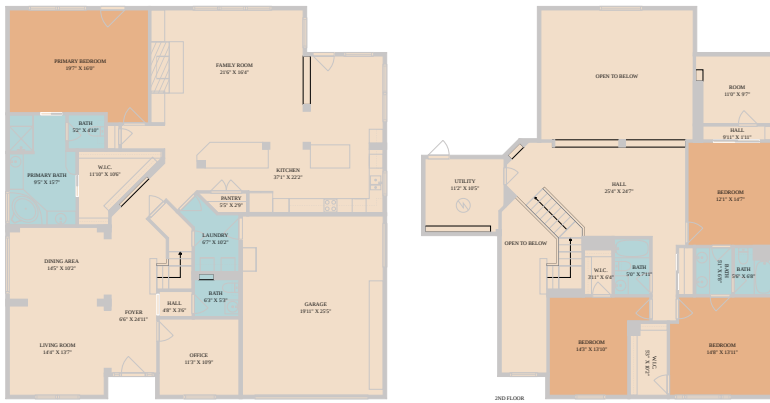

1ST FLOOR

2ND FLOOR

TWIST TOURS