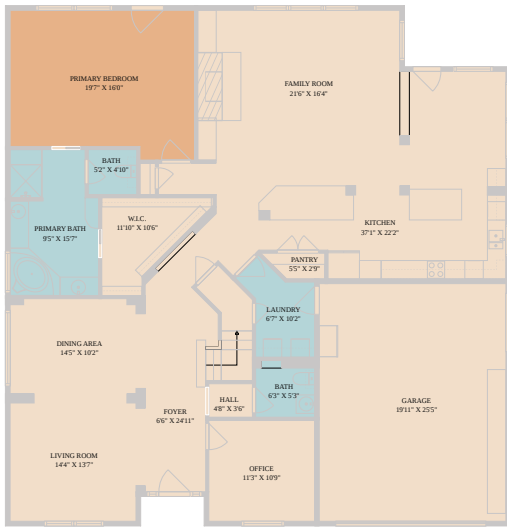

TWIST TOURS