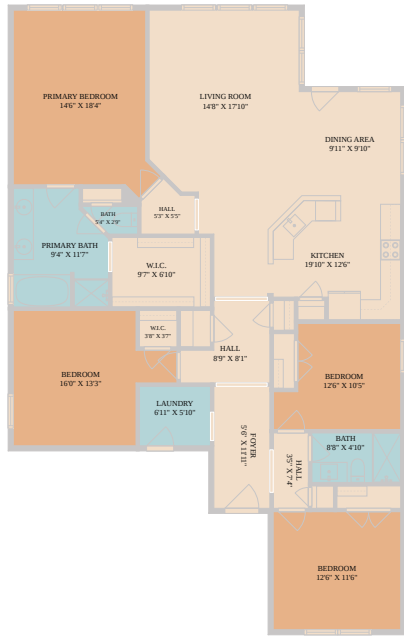

**TWIST
TOURS**

© 2026 331 Enterprises, LLC. All rights reserved. This floor plan is an approximation of existing structures and features and is provided for convenience only with the permission of the seller. All measurements are approximate and not guaranteed to be exact or to scale. Buyer should confirm measurements using their own sources.