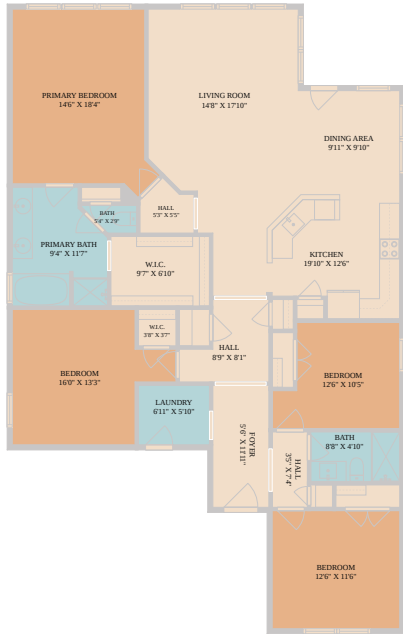

**TWIST
TOURS**

Jennifer Haines

☎ 512-627-8046

✉ jhaines@kw.com

🌐 <http://JenniferCHaines.com>

kw
KELLER WILLIAMS REALTY
Jennifer C. Haines

© 2026 331 Enterprises, LLC. All rights reserved. This floor plan is an approximation of existing structures and features and is provided for convenience only with the permission of the seller. All measurements are approximate and not guaranteed to be exact or to scale. Buyer should confirm measurements using their own sources.