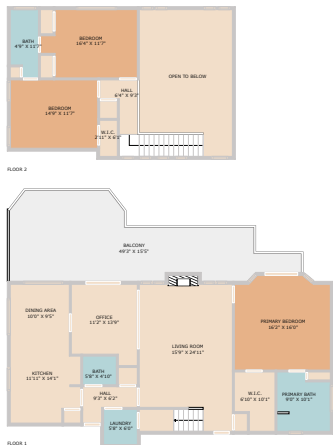

**TWIST
TOURS**