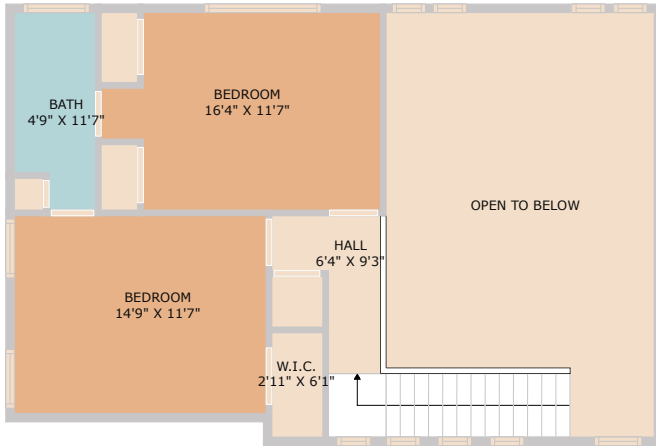

**TWIST
TOURS**