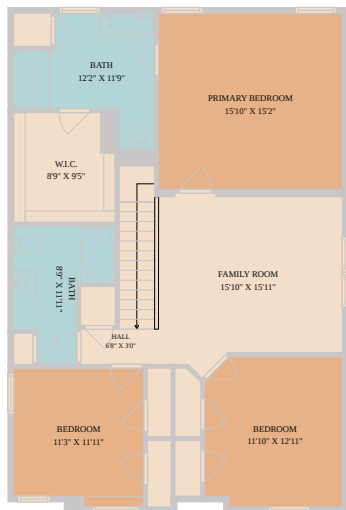

TWIST TOURS