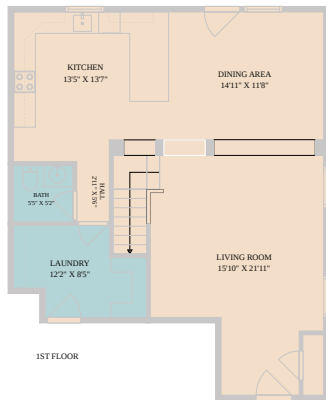

TWIST TOURS

TWIST TOURS