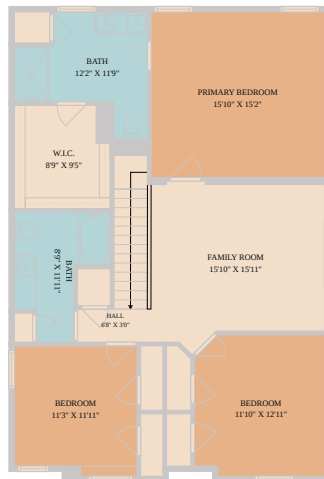

TWIST TOURS

TWIST TOURS