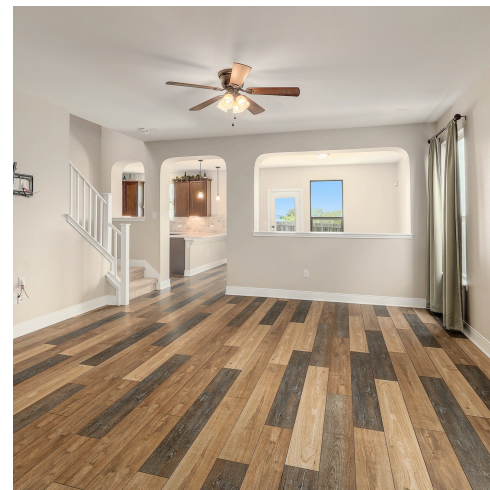

6212 Conestoga Wagon Way
Del Valle, TX 78617

See online or with your mobile device:
<https://6212conestogawagonway.mls.tours>

TWIST TOURS

Floor Plan Created By Calixtara App. Measurements Deemed Highly Reliable But Not Guaranteed.