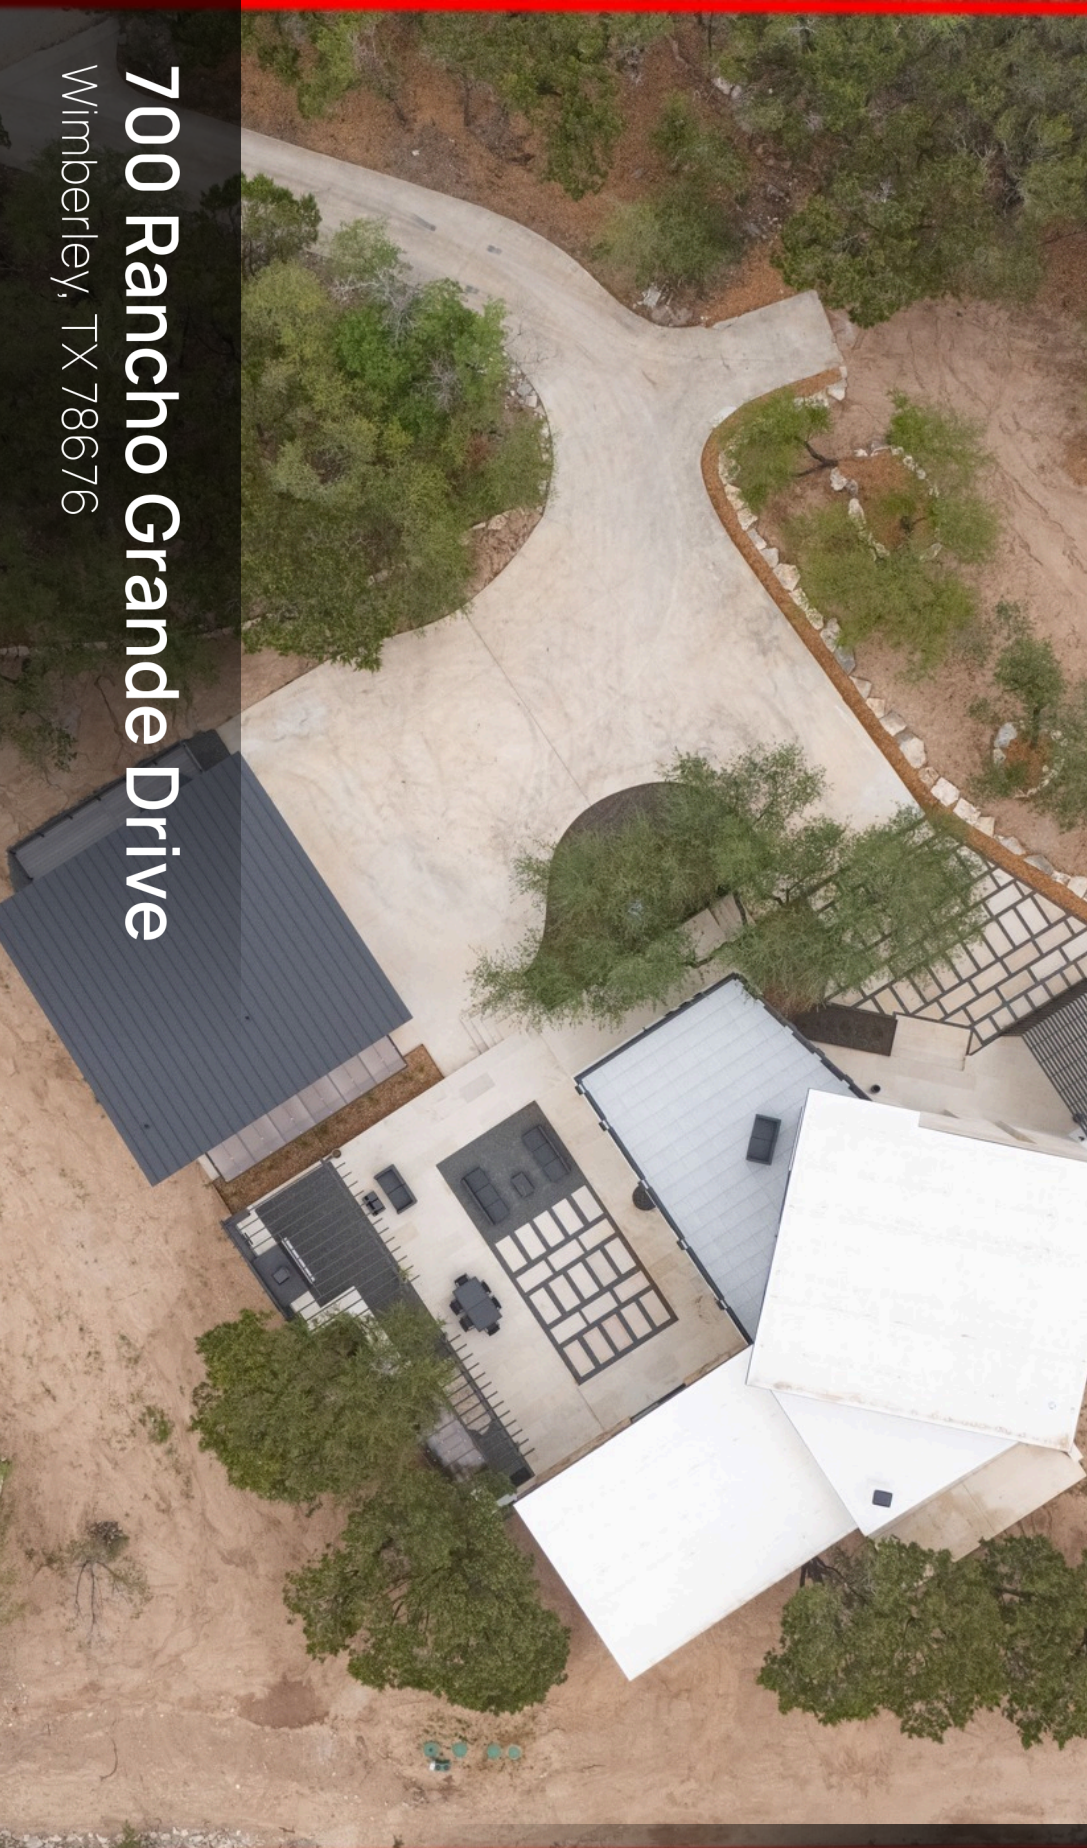

700 Rancho Grande Drive

Wimberley, TX 78676

See online or with your mobile device:
<https://6350mountsharproadlotb.mls.tours>

Mardee Calkins

Realtor

📞 512-557-7660

✉️ mardee@bramlettpartners.com

🌐 mardeecalkins.com