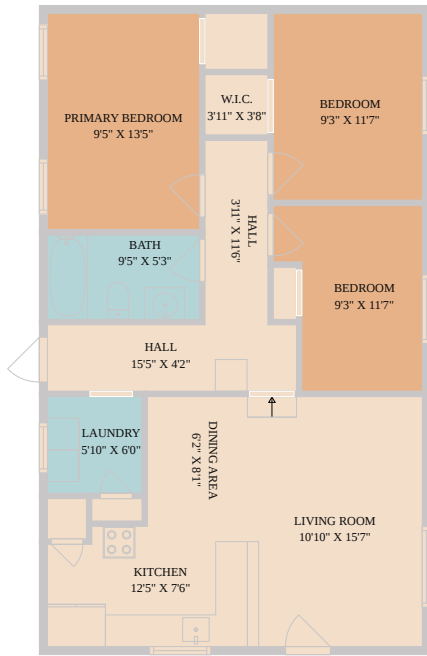

**TWIST
TOURS**