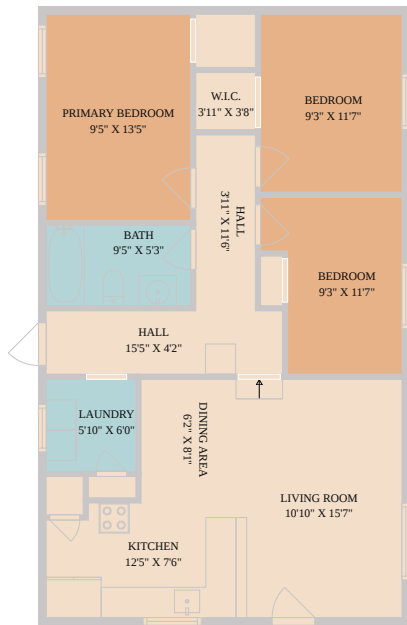

**TWIST
TOURS**