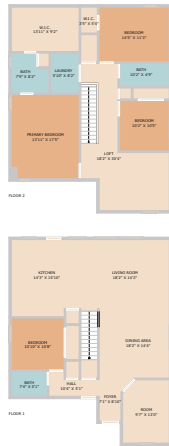

**TWIST
TOURS**