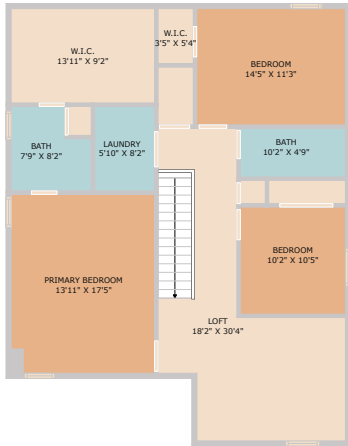

**TWIST
TOURS**