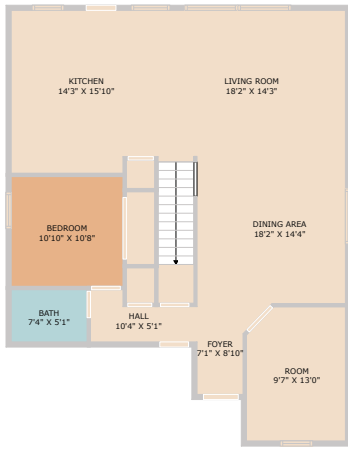

**TWIST
TOURS**