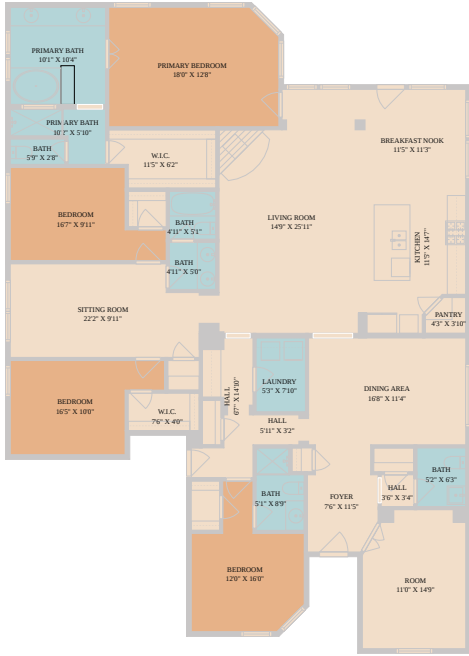

**TWIST
TOURS**

John Raudy

✉ johnraudy@yahoo.com

© 2026 331 Enterprises, LLC. All rights reserved. This floor plan is an approximation of existing structures and features and is provided for convenience only with the permission of the seller. All measurements are approximate and not guaranteed to be exact or to scale. Buyer should confirm measurements using their own sources.