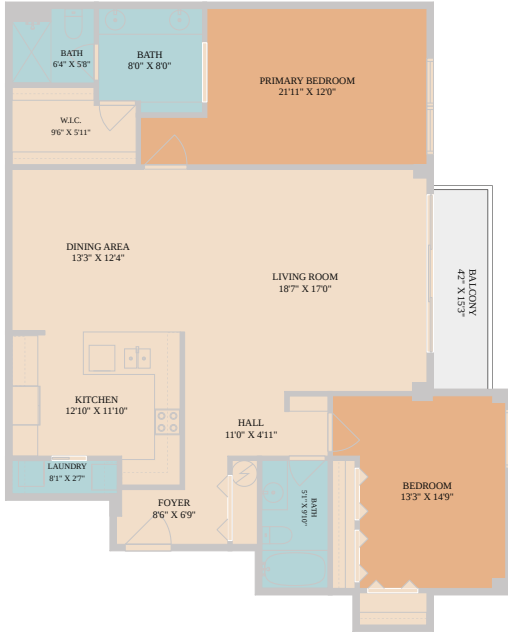

**TWIST
TOURS**