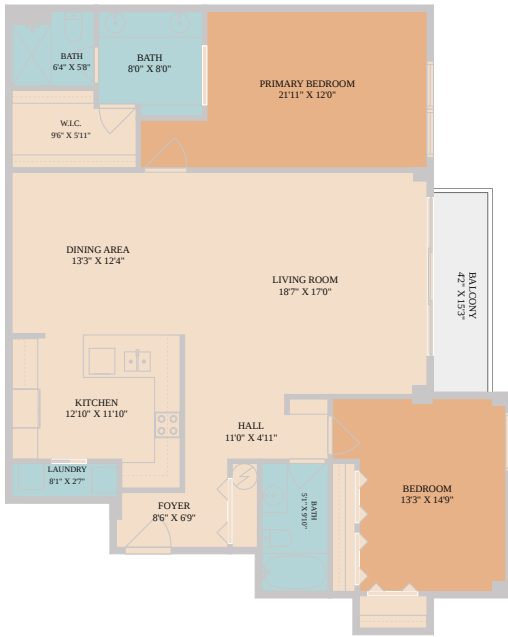

**TWIST
TOURS**

© 2026 331 Enterprises, LLC. All rights reserved. This floor plan is an approximation of existing structures and features and is provided for convenience only with the permission of the seller. All measurements are approximate and not guaranteed to be exact or to scale. Buyer should confirm measurements using their own sources.