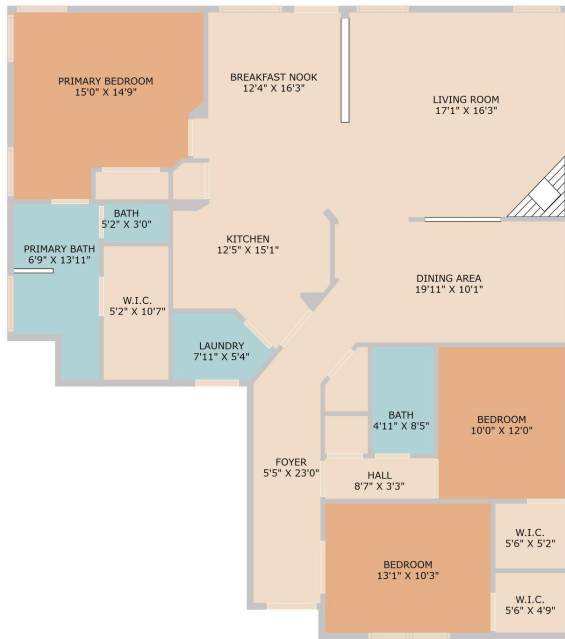

© 2025 TBD. All rights reserved. This floor plan is an approximation of existing structures and features and is provided for convenience only with the permission of the seller. All measurements are approximate and not guaranteed to be exact or to scale. Buyer should confirm measurements using their own sources.