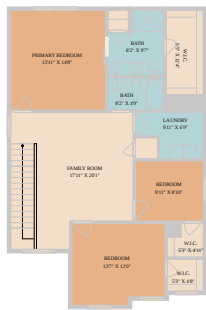

TWIST TOURS