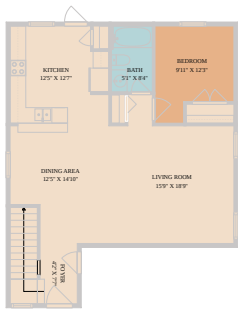

TWIST TOURS