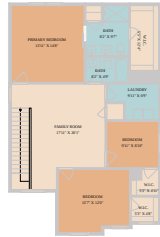

59 Snowy Plover Lane  
Leander, TX 78641

See online or with your mobile device:  
<https://59snowyploverlane.mls.tours>

TWIST  
TOURS

TWIST  
TOURS

1ST FLOOR

TWIST  
TOURS

2ND FLOOR

**LD Williams**

Agent

📞 5126194870

✉️ LD@Schaiblerealty.com

© 2026 331 Enterprises, LLC. All rights reserved. This floor plan is an approximation of existing structures and features and is provided for convenience only with the permission of the seller. All measurements are approximate and not guaranteed to be exact or to scale. Buyer should confirm measurements using their own sources.