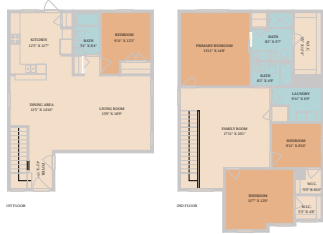

59 Snowy Plover Lane  
Leander, TX 78641

See online or with your mobile device:  
<https://59snowyploverlane.mls.tours>

TWIST  
TOURS

TWIST  
TOURS

1ST FLOOR

TWIST  
TOURS

2ND FLOOR

**LD Williams**

Agent

📞 5126194870

✉️ LD@Schaiblerealty.com

© 2026 331 Enterprises, LLC. All rights reserved. This floor plan is an approximation of existing structures and features and is provided for convenience only with the permission of the seller. All measurements are approximate and not guaranteed to be exact or to scale. Buyer should confirm measurements using their own sources.