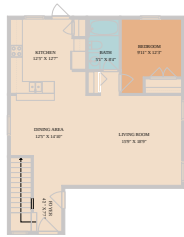

59 Snowy Plover Lane  
Leander, TX 78641

See online or with your mobile device:  
<https://59snowyploverlane.mls.tours>

TWIST  
TOURS

TWIST  
TOURS

1ST FLOOR

TWIST  
TOURS

2ND FLOOR

**LD Williams**

Agent

📞 5126194870

✉️ LD@Schaiblerealty.com

© 2026 331 Enterprises, LLC. All rights reserved. This floor plan is an approximation of existing structures and features and is provided for convenience only with the permission of the seller. All measurements are approximate and not guaranteed to be exact or to scale. Buyer should confirm measurements using their own sources.