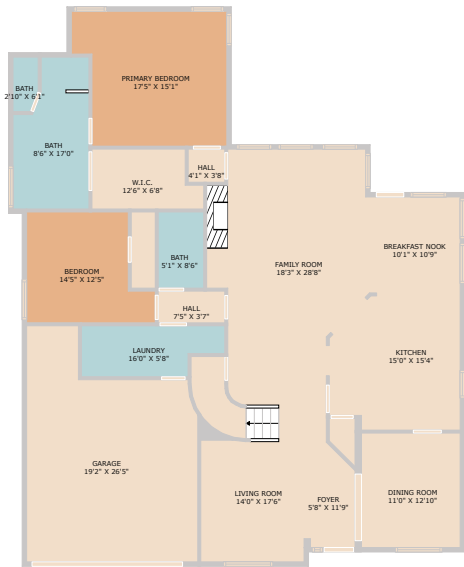

TWIST TOURS

TWIST TOURS

TWIST TOURS

© 2025 TBD. All rights reserved. This floor plan is an approximation of existing structures and features and is provided for convenience only with the permission of the seller. All measurements are approximate and not guaranteed to be exact or to scale. Buyer should confirm measurements using their own sources.