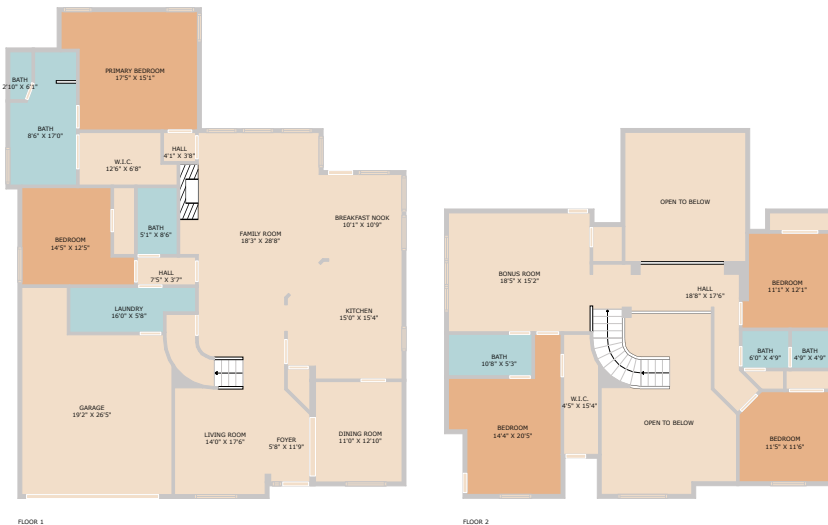

TWIST TOURS

© 2025 TBD. All rights reserved. This floor plan is an approximation of existing structures and features and is provided for convenience only with the permission of the seller. All measurements are approximate and not guaranteed to be exact or to scale. Buyer should confirm measurements using their own sources.