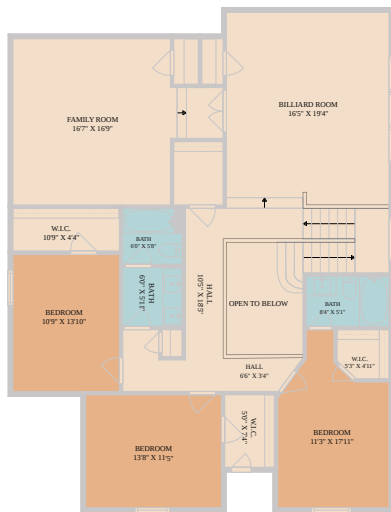

TWIST TOURS