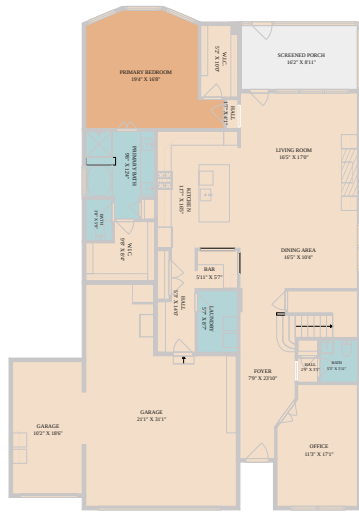

TWIST TOURS

TWIST TOURS

TWIST TOURS

© 2026 331 Enterprises, LLC. All rights reserved. This floor plan is an approximation of existing structures and features and is provided for convenience only with the permission of the seller. All measurements are approximate and not guaranteed to be exact or to scale. Buyer should confirm measurements using their own sources.