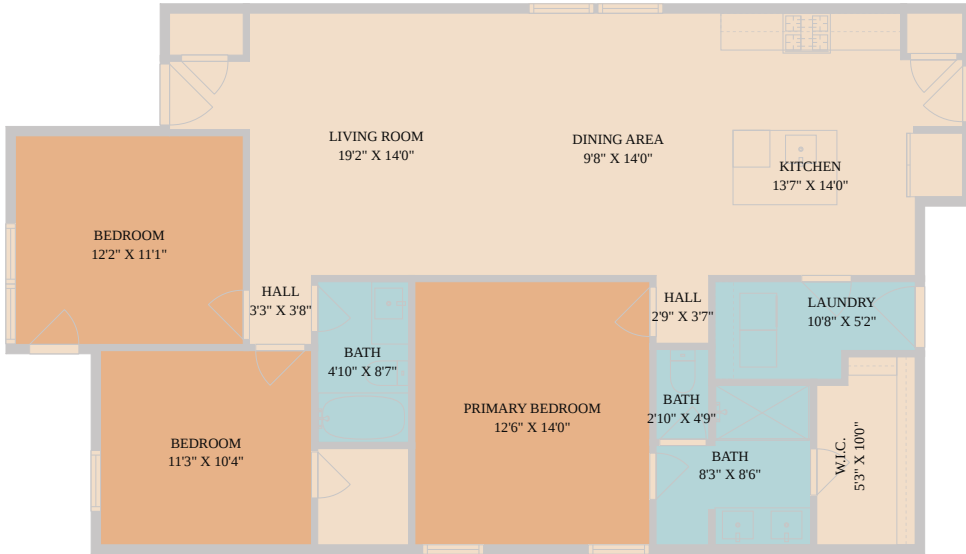

**TWIST
TOURS**

Karl Haussmann

Broker Associate

☎ (512) 422-4000

✉ KarlHaussmann@RealtyAustin.com

🌐 www.realtyaustin.com/agents/karl-haussmann

© 2026 331 Enterprises, LLC. All rights reserved. This floor plan is an approximation of existing structures and features and is provided for convenience only with the permission of the seller. All measurements are approximate and not guaranteed to be exact or to scale. Buyer should confirm measurements using their own sources.