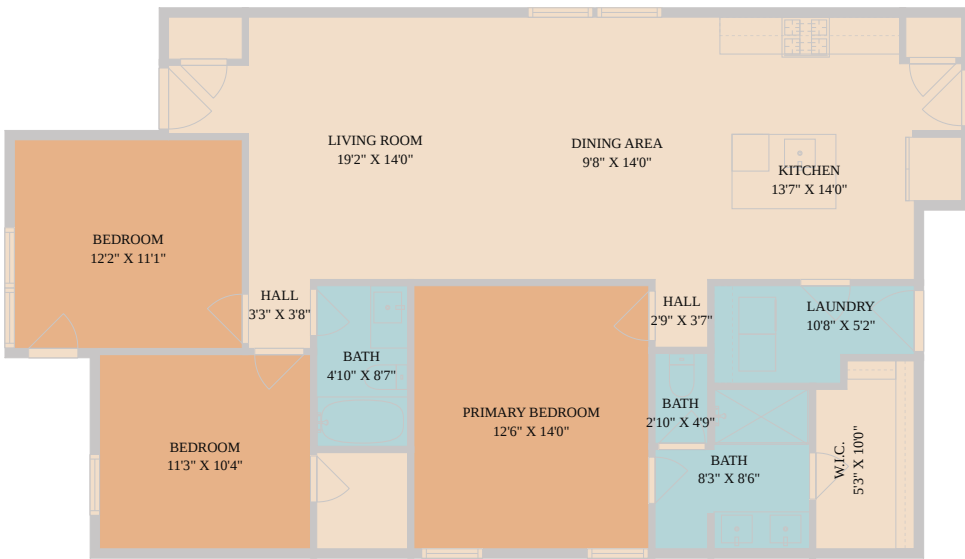

**TWIST
TOURS**

© 2026 331 Enterprises, LLC. All rights reserved. This floor plan is an approximation of existing structures and features and is provided for convenience only with the permission of the seller. All measurements are approximate and not guaranteed to be exact or to scale. Buyer should confirm measurements using their own sources.