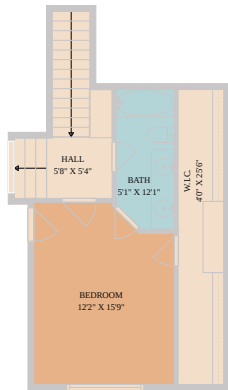

TWIST TOURS