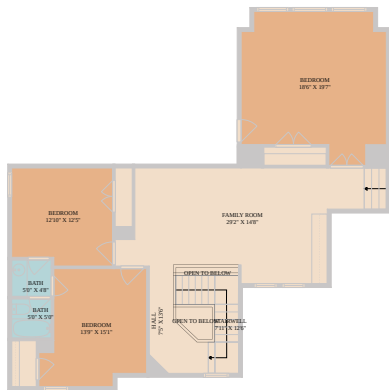

TWIST TOURS