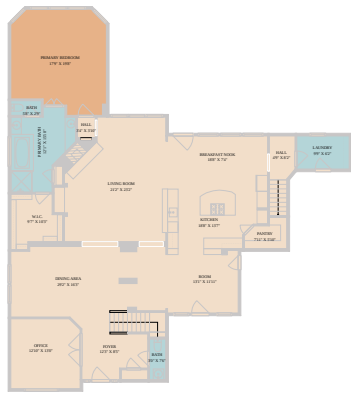

TWIST TOURS