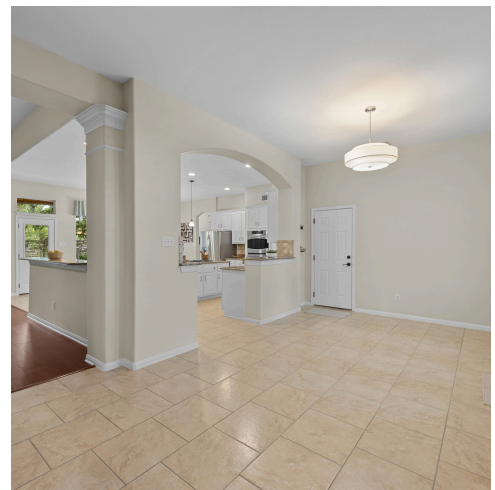

© 2026 331 Enterprises, LLC. All rights reserved. This floor plan is an approximation of existing structures and features and is provided for convenience only with the permission of the seller. All measurements are approximate and not guaranteed to be exact or to scale. Buyer should confirm measurements using their own sources.