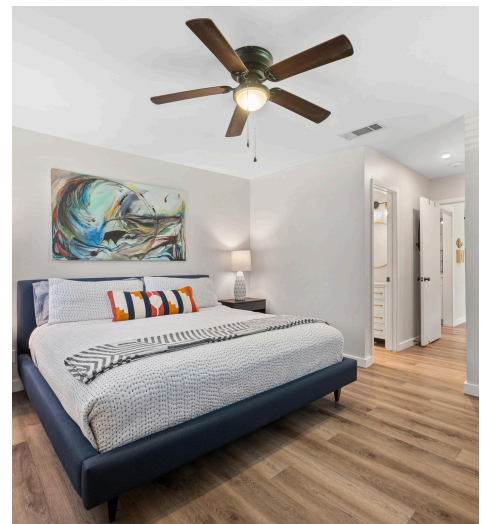

**TWIST
TOURS**

© 2025 TBD. All rights reserved. This floor plan is an approximation of existing structures and features and is provided for convenience only with the permission of the seller. All measurements are approximate and not guaranteed to be exact or to scale. Buyer should confirm measurements using their own sources.