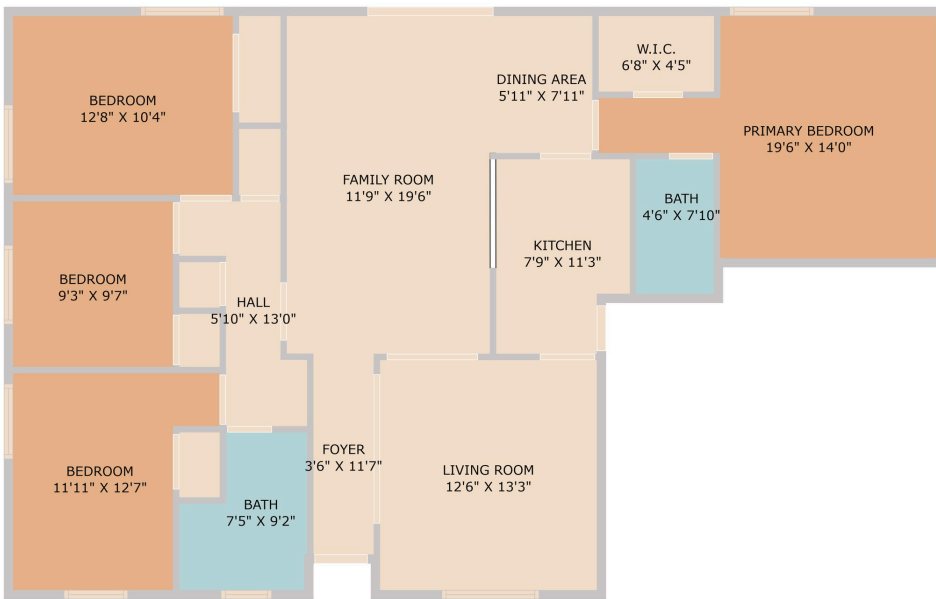

**TWIST
TOURS**

© 2025 TBD. All rights reserved. This floor plan is an approximation of existing structures and features and is provided for convenience only with the permission of the seller. All measurements are approximate and not guaranteed to be exact or to scale. Buyer should confirm measurements using their own sources.