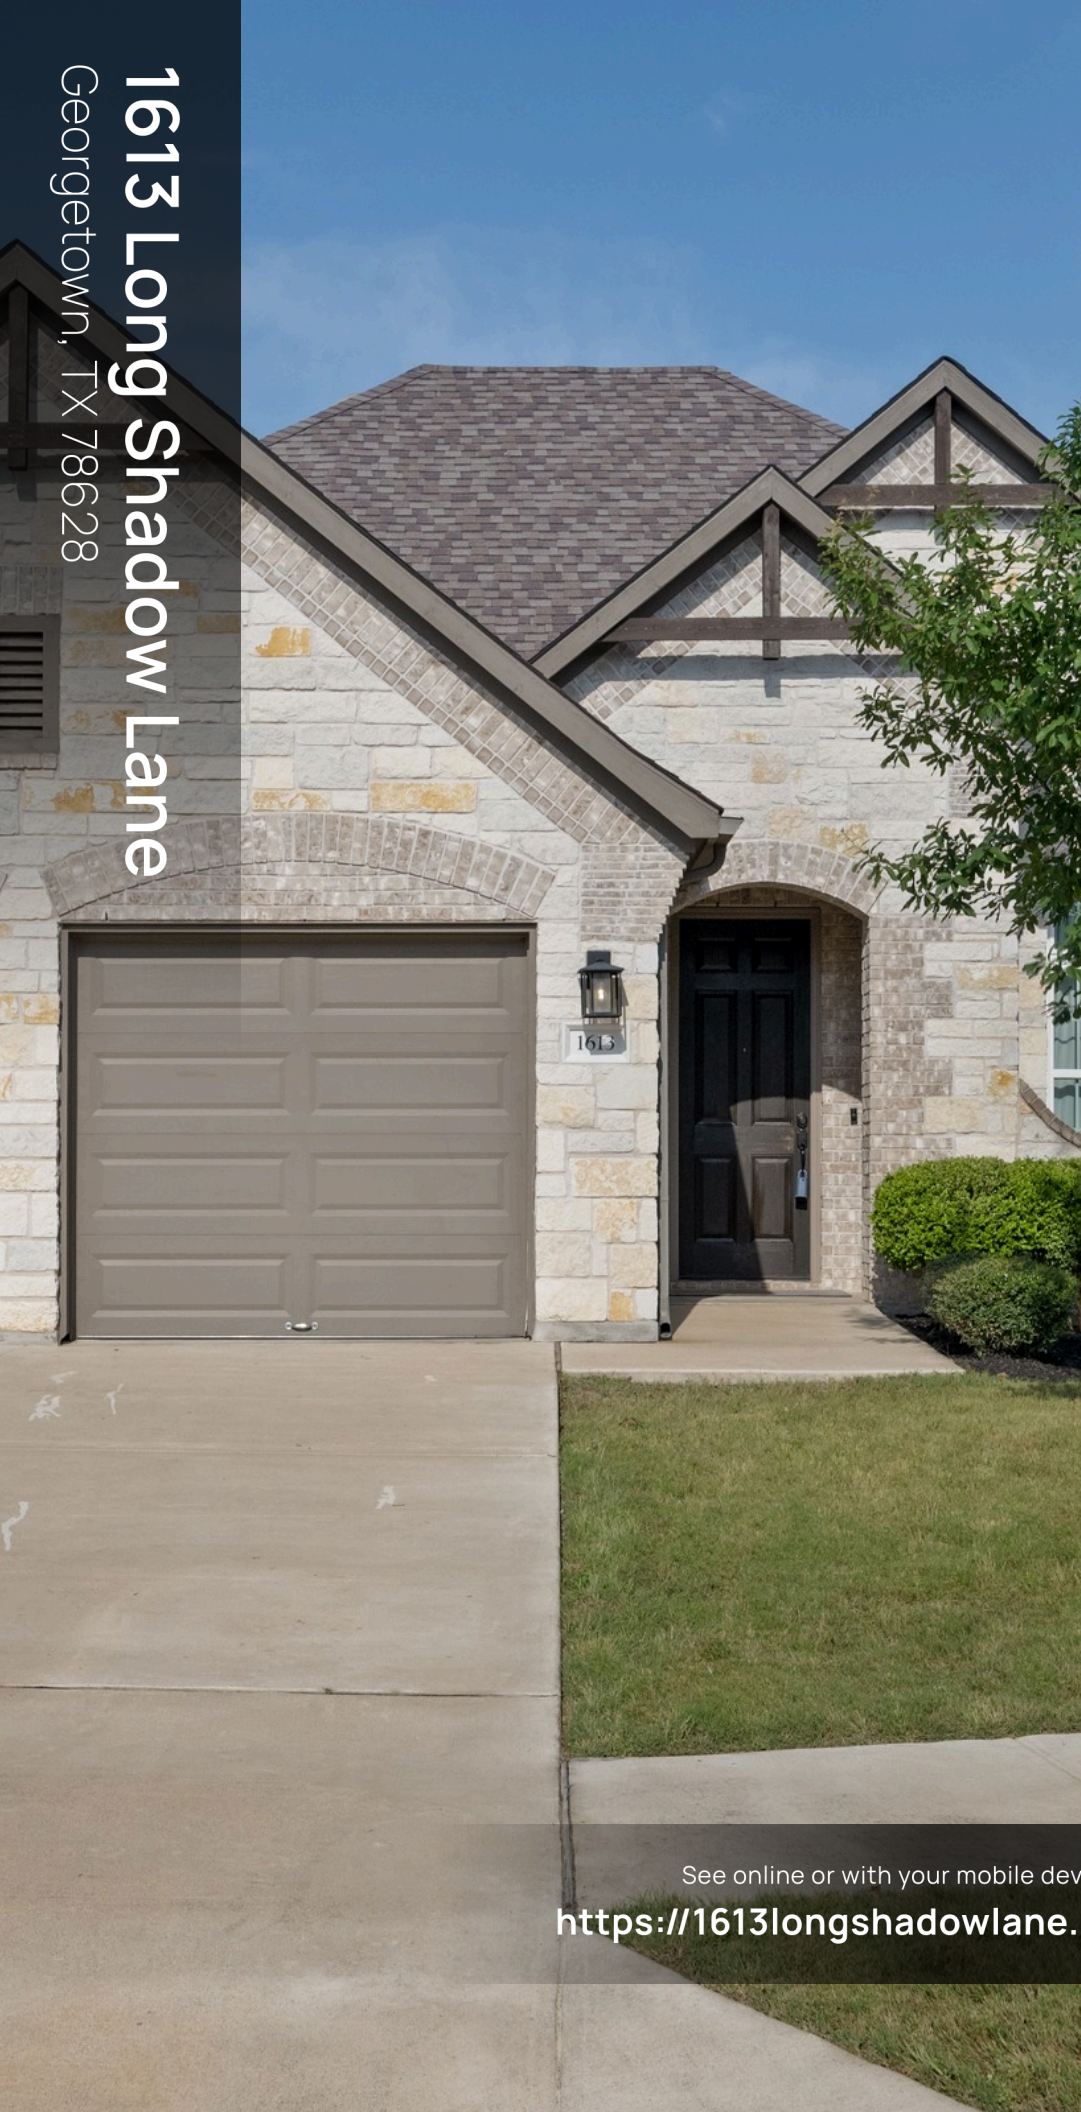

1613 Long Shadow Lane
Georgetown, TX 78628

See online or with your mobile device:
<https://1613longshadowlane.mls.tours>