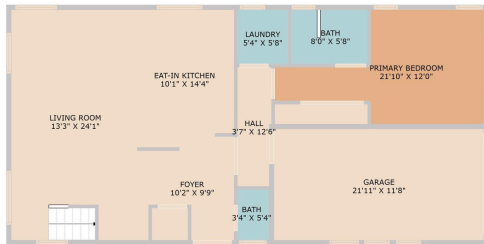

FLOOR 2

FLOOR 1

TWIST TOURS