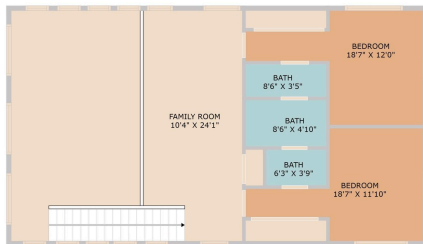

TWIST TOURS