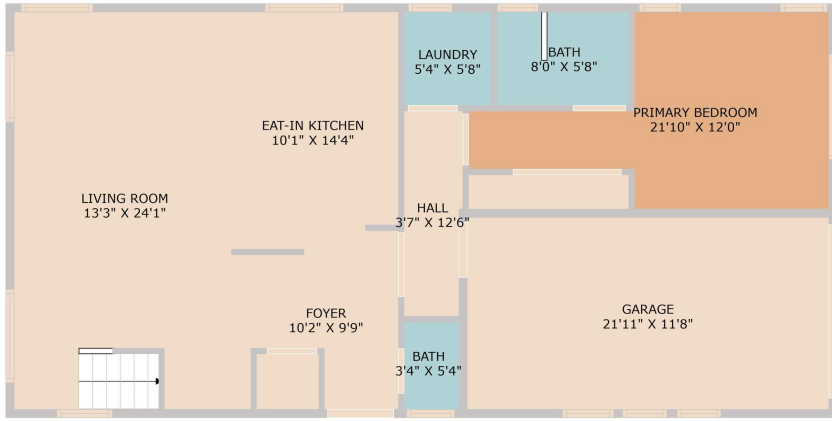

TWIST TOURS

TWIST TOURS

FLOOR 2

FLOOR 1

TWIST TOURS

© 2025 TBD. All rights reserved. This floor plan is an approximation of existing structures and features and is provided for convenience only with the permission of the seller. All measurements are approximate and not guaranteed to be exact or to scale. Buyer should confirm measurements using their own sources.