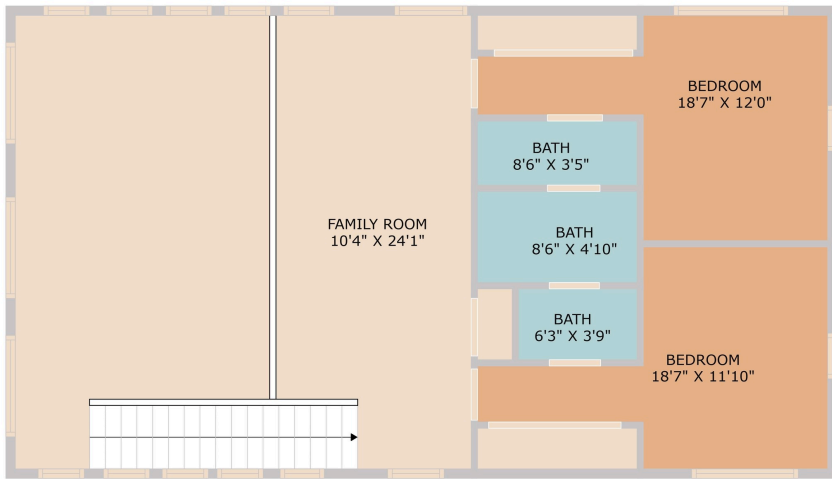

TWIST TOURS