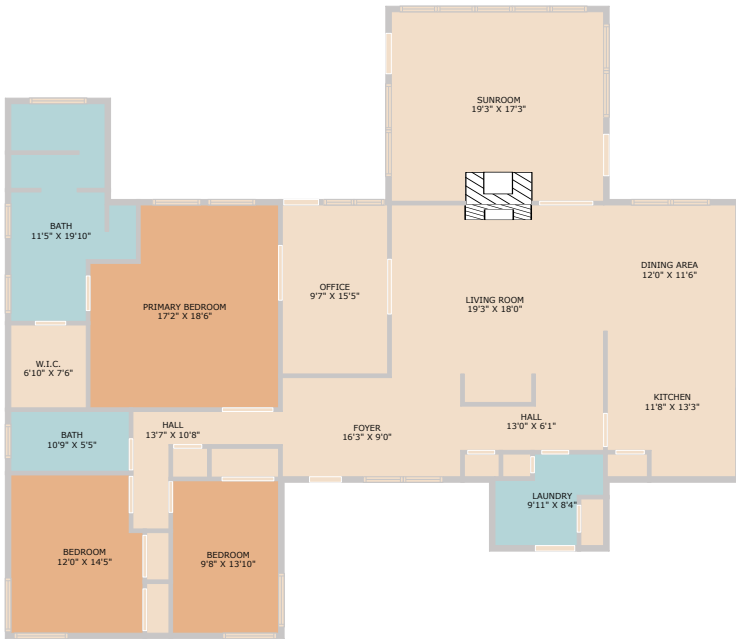

© 2025 TBD. All rights reserved. This floor plan is an approximation of existing structures and features and is provided for convenience only with the permission of the seller. All measurements are approximate and not guaranteed to be exact or to scale. Buyer should confirm measurements using their own sources.