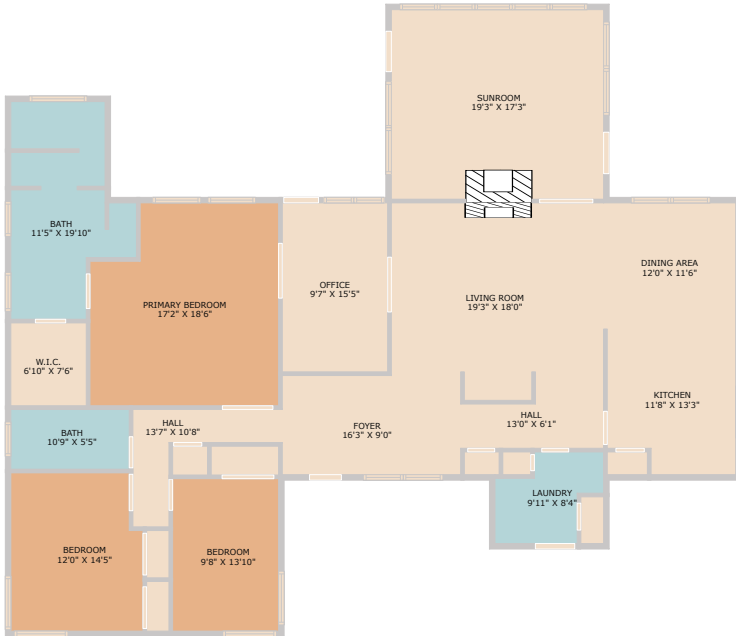

Allison Olson
Broker Associate

📞 512-694-2251

✉️ allison@moreland.com

🌐 www.allisonolson.com

© 2025 TBD. All rights reserved. This floor plan is an approximation of existing structures and features and is provided for convenience only with the permission of the seller. All measurements are approximate and not guaranteed to be exact or to scale. Buyer should confirm measurements using their own sources.