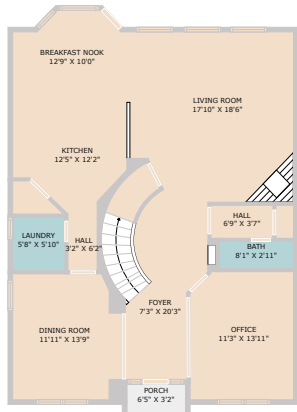

TWIST TOURS

TWIST TOURS

FLOOR 1

TWIST TOURS

© 2025 TBD. All rights reserved. This floor plan is an approximation of existing structures and features and is provided for convenience only with the permission of the seller. All measurements are approximate and not guaranteed to be exact or to scale. Buyer should confirm measurements using their own sources.