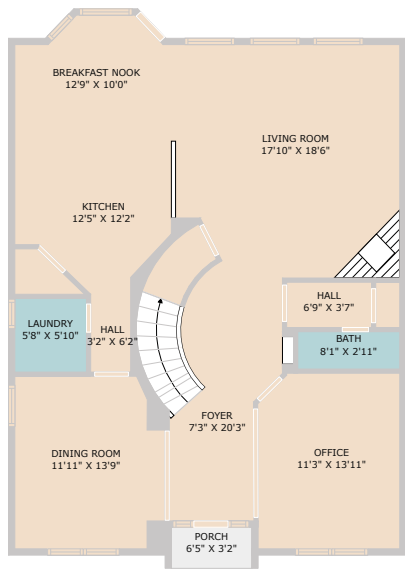

TWIST TOURS