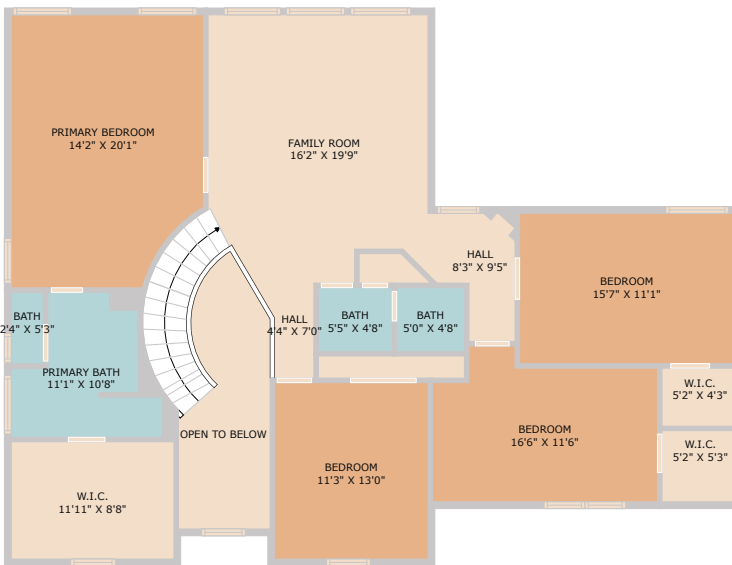

TWIST TOURS