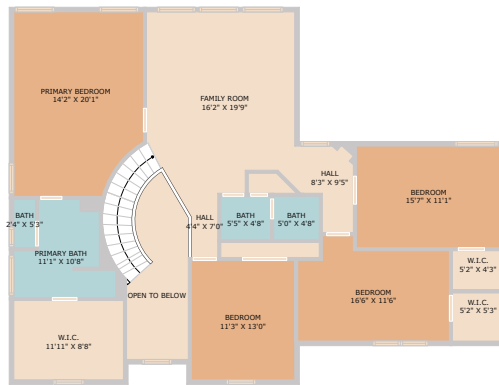

TWIST TOURS

TWIST TOURS

FLOOR 2

TWIST TOURS

© 2025 TBD. All rights reserved. This floor plan is an approximation of existing structures and features and is provided for convenience only with the permission of the seller. All measurements are approximate and not guaranteed to be exact or to scale. Buyer should confirm measurements using their own sources.