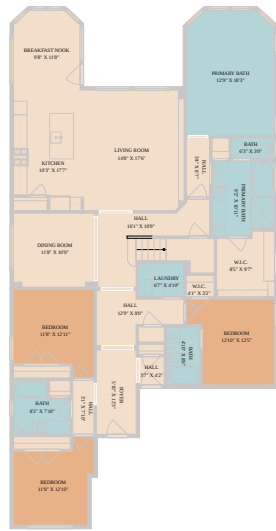

TWIST TOURS