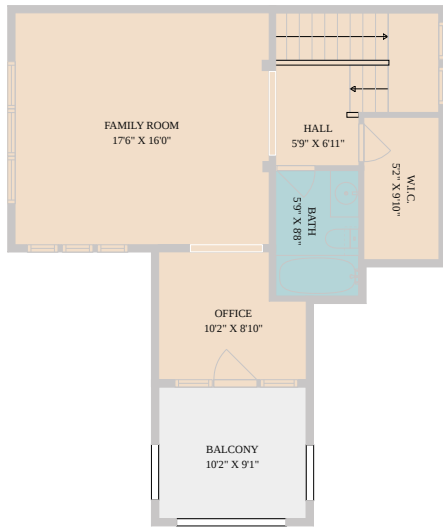

TWIST TOURS