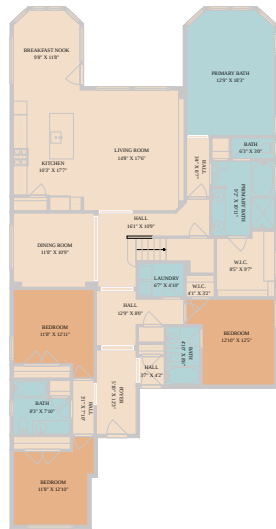

TWIST TOURS