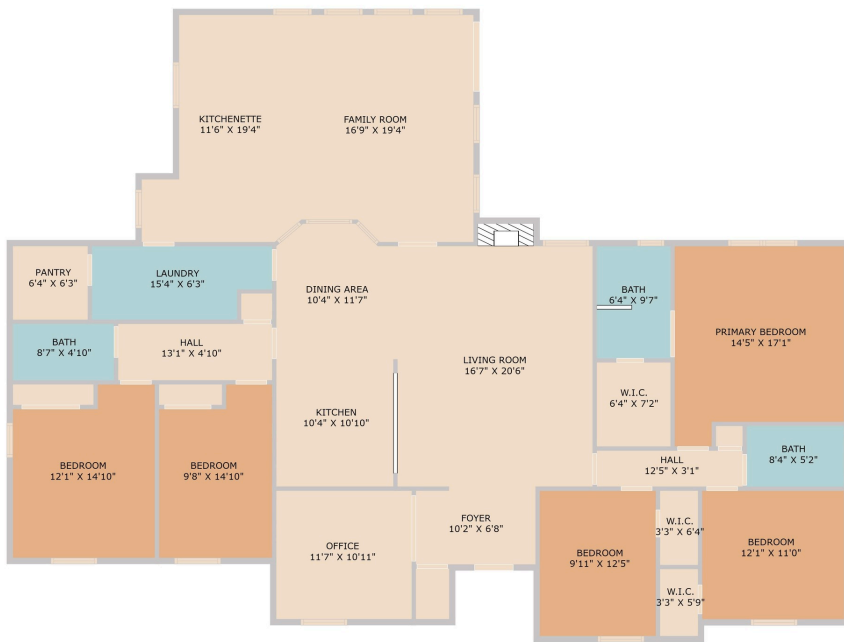

© 2025 TBD. All rights reserved. This floor plan is an approximation of existing structures and features and is provided for convenience only with the permission of the seller. All measurements are approximate and not guaranteed to be exact or to scale. Buyer should confirm measurements using their own sources.